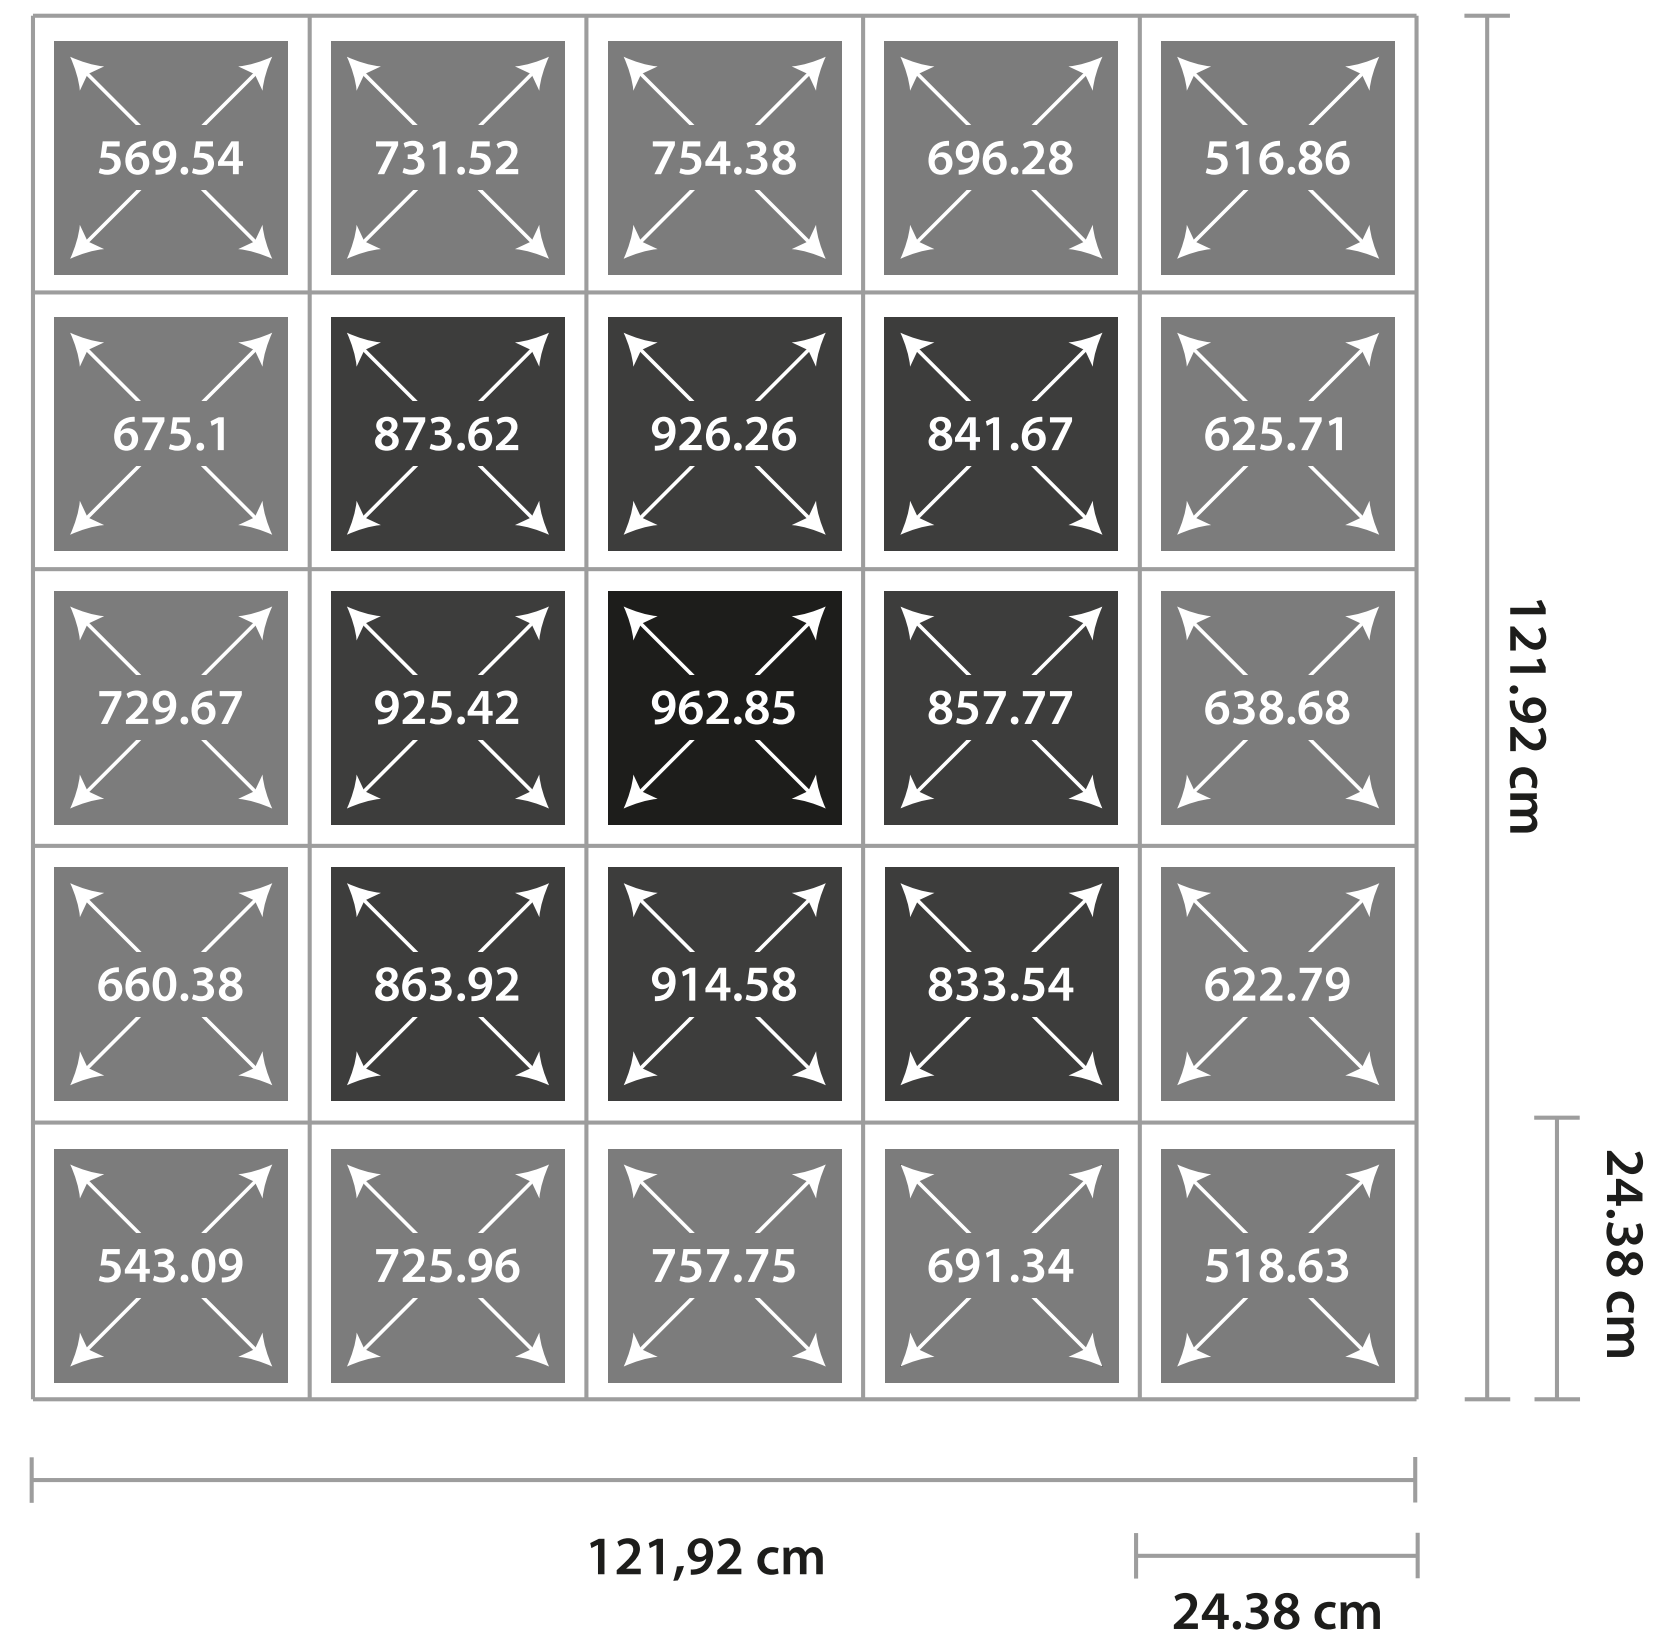

# LUMEN KING LED GROW LIGHT

**HEIGHT TO TEST POINT** 60.96 cm

**CANOPY AVERAGE PPFD** 775  $\mu\text{mol/s/m}^2$

**HEIGHT TO TEST POINT** 15.24 cm

**CANOPY AVERAGE PPFD** 1064  $\mu\text{mol/s/m}^2$

Contact LUMEN KING @  
[info@lumen-king.com](mailto:info@lumen-king.com) ✉  
[www.lumen-king.com](http://www.lumen-king.com) 🌐