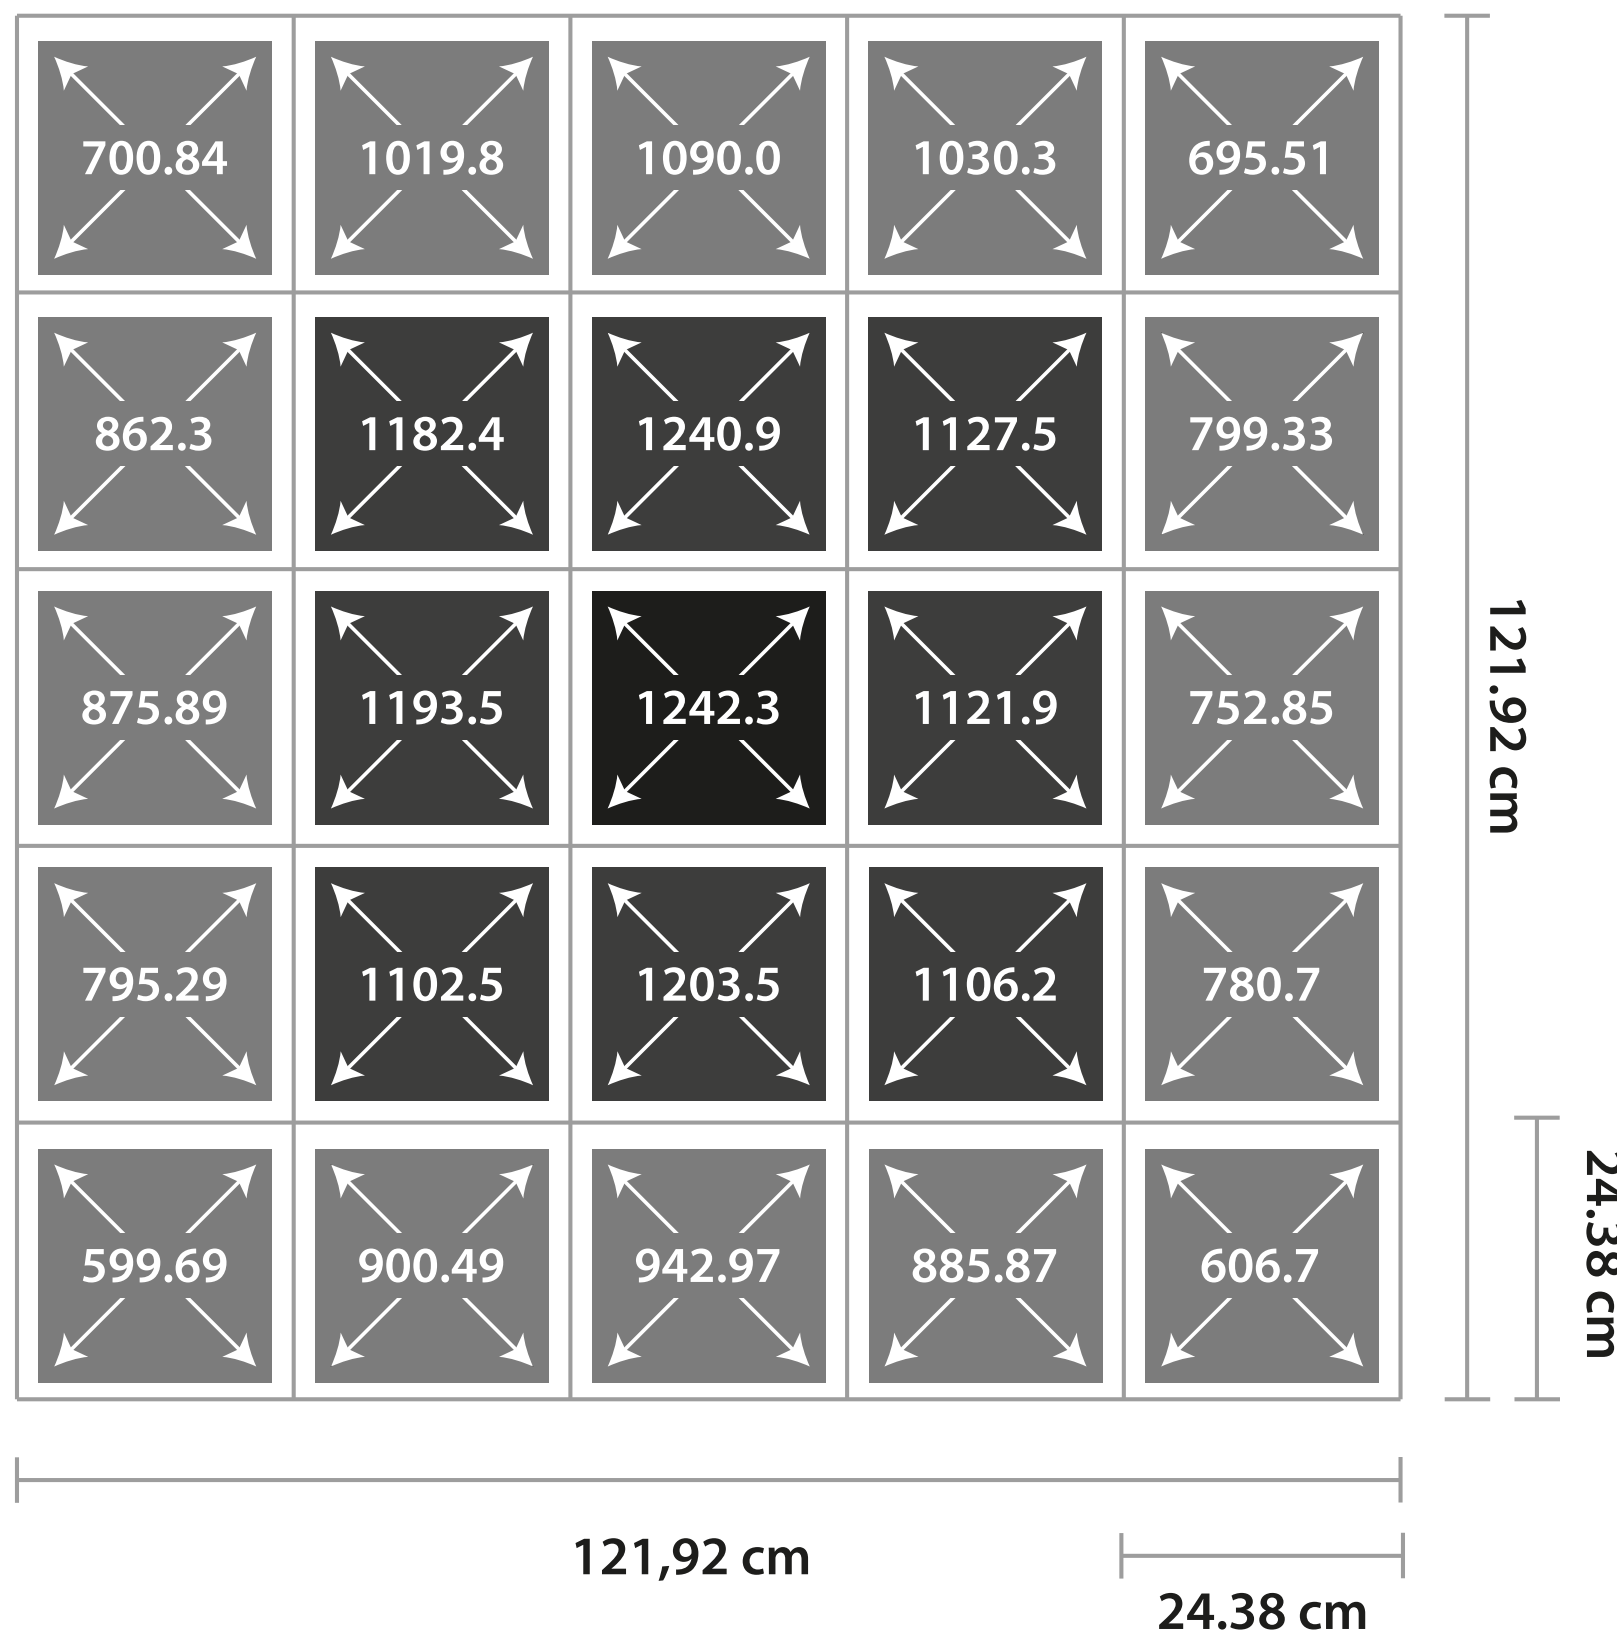

# LUMEN KING LED GROW LIGHT

**HEIGHT TO TEST POINT** 60.96 cm

**CANOPY AVERAGE PPFD** 775  $\mu\text{mol/s/m}^2$

**HEIGHT TO TEST POINT** 15.24 cm

**CANOPY AVERAGE PPFD** 1064  $\mu\text{mol/s/m}^2$

Contact LUMEN KING @  
[info@lumen-king.com](mailto:info@lumen-king.com) ✉  
[www.lumen-king.com](http://www.lumen-king.com) 🌐